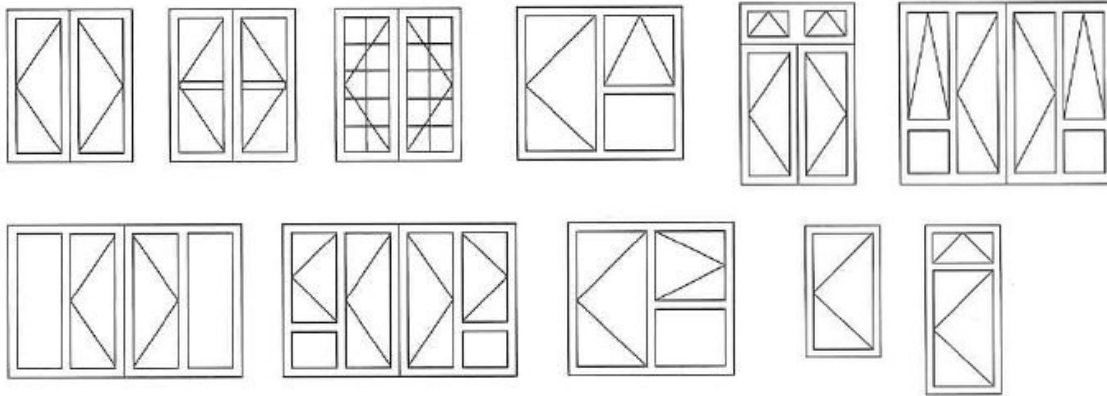

Character appeal of timber on the interior

Configurations Available

Bifold Doors

2 Panel

3 Panel

4 Panel

5 Panel

6 Panel

Limitations:

Max Overall Width 5000mm
Max Door Width 900mm

French Doors

Entrance Doors

Sliding Doors

Limitations:

Max Overall Width 6000mm

Bifold Windows