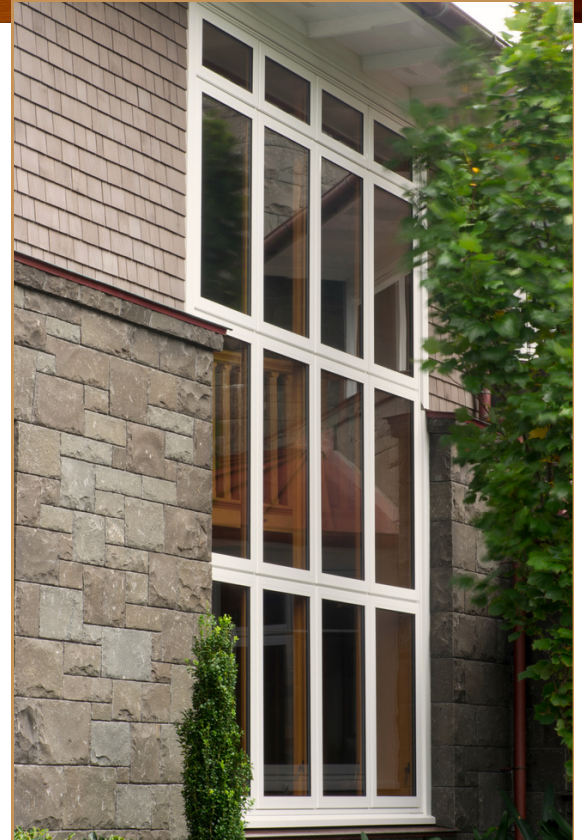

www.mcnaughton.co.nz
sales@mcnaughton.co.nz

42 Frost road, Mt Roskill, Auckland
(09) 620 90 59