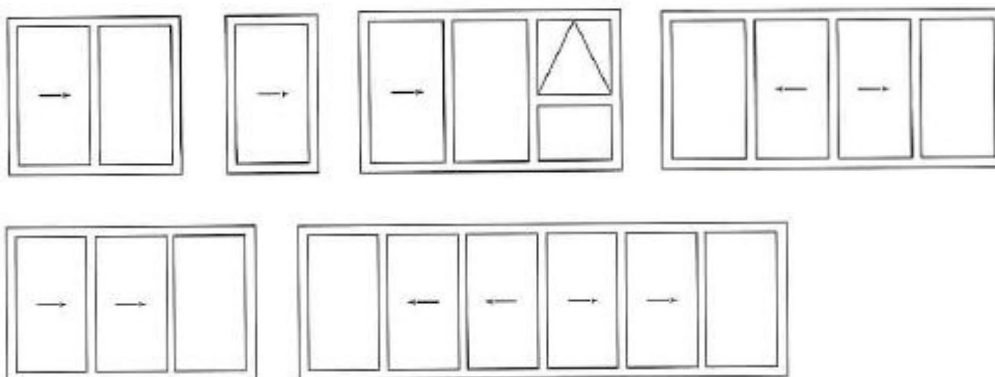

Character appeal of timber on the interior

Configurations Available

Bifold Doors

2 Panel

3 Panel

4 Panel

5 Panel

6 Panel

Limitations:

Max Overall Width 5000mm
Max Door Width 900mm

French Doors

Entrance Doors

Sliding Doors

Limitations:

Max Overall Width 6000mm

Bifold Windows