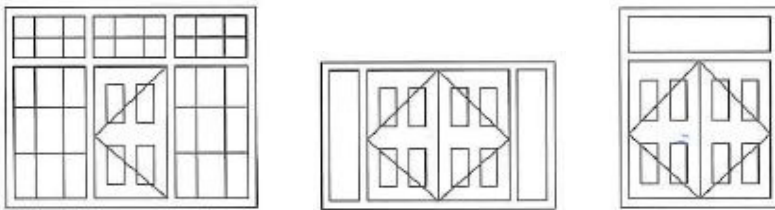

Character appeal of timber on the interior

Configurations Available

Bifold Doors

2 Panel

3 Panel

4 Panel

5 Panel

6 Panel

Limitations:

Max Overall Width 5000mm
Max Door Width 900mm

French Doors

Entrance Doors

Sliding Doors

Limitations:

Max Overall Width 6000mm

Bifold Windows